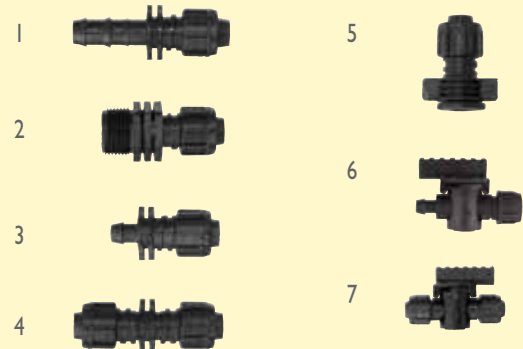

Connectors

FITTINGS FOR TALDRIP, TOPDRIP & CHAPIN 16;17 & 22;23 TAPE LOCK, 4-35 MIL

	Description	Item #	Qty/Bag
1	Drip Tape adaptor 12 x 12 barb	J64252J0003	1000
1	Tape 16/17 x 16 barb	6425040438	800
1	Tape 22/23 x 20 barb	6425041017	700
2	Tape 16/17 x 3/4" M	6425041005	1000
3	Start conn. & grommet	6431040402	700
4	Tape 12x 12	J64252J0004	1000
4	Tape 16/17 x 16/17	6425040436	800
4	Tape 22/23 x 22 /23	6425041015	400
5	Start conn. for layflat	6431040403	300
6	PE start conn. & grommet & valve	6431040401	300
7	Tape 16/17 x 16/17 valve	6425040015	250