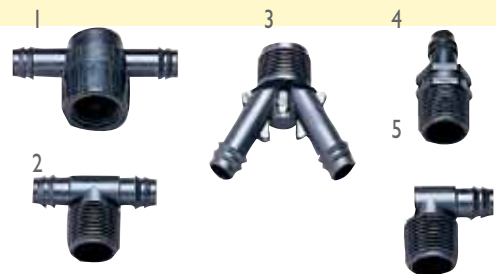

Connectors

BARB CONNECTORS FOR: NAANPC, AMNONDRIP, TIFDRIP & TALDRIP 16, 20 mm

Barbed/Threaded Multi-Outlets

| | Description | Item # 20 mm | Item # 16 mm | Qty/Bag |
|---|--------------------------|-----------------|-----------------|---------|
| 1 | 6-way 3/4" female | 6424045020 | 6424045010 | 50 |
| 2 | 4-way 3/4" female | 6424234000 | 6424044010 | |
| 3 | 3-way elbow 3/4" female | 6424042050 | 6424042010 | |
| 4 | 3-way straight 3/4" male | 6424043030 | 6424043010 | |

Barbed/Threaded Connectors

| | Description | Item # 20 mm | Item # 16 mm | Item # 12 mm | Qty/Bag |
|---|----------------------------|-----------------|-----------------|-----------------|---------|
| 1 | Tee barb 3/4" female | 6424040230 | 6424040210 | 6424040205 | 50 |
| 2 | Tee barb 3/4" male | 6424040050 | 6424040040 | 6424040010 | |
| 3 | Y connector 3/4" male | 6416040600 | 6416040200 | 6416040000 | |
| 4 | Barbed connector 3/4" male | 6424040635 | 6424040615 | 6424040605 | 100 |
| 4 | Barbed connector 1/2" male | 6424040630 | 6424040610 | 6424040005 | |
| 5 | Elbow barb 3/4" male | 6424040450 | 6424040445 | 6424040410 | |