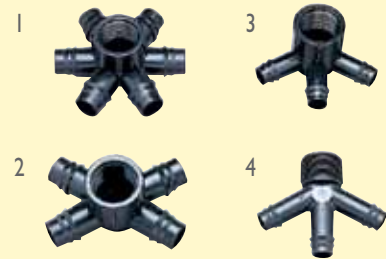

Connectors

BARB CONNECTORS FOR: NAANPC, AMNONDRIP, TIFDRIP & TALDRIP 16, 20 mm

Barbed/Threaded Multi-Outlets

| | Description | Item # 20 mm | Item # 16 mm | Qty/Bag |
|---|--------------------------|-----------------|-----------------|---------|
| 1 | 6-way 3/4" female | 6424045020 | 6424045010 | 50 |
| 2 | 4-way 3/4" female | 6424234000 | 6424044010 | |
| 3 | 3-way elbow 3/4" female | 6424042050 | 6424042010 | |
| 4 | 3-way straight 3/4" male | 6424043030 | 6424043010 | |

Barbed/Threaded Connectors

| | Description | Item # 20 mm | Item # 16 mm | Item # 12 mm | Qty/Bag |
|---|----------------------------|-----------------|-----------------|-----------------|---------|
| 1 | Tee barb 3/4" female | 6424040230 | 6424040210 | 6424040205 | 50 |
| 2 | Tee barb 3/4" male | 6424040050 | 6424040040 | 6424040010 | |
| 3 | Y connector 3/4" male | 6416040600 | 6416040200 | 6416040000 | |
| 4 | Barbed connector 3/4" male | 6424040635 | 6424040615 | 6424040605 | 100 |
| 4 | Barbed connector 1/2" male | 6424040630 | 6424040610 | 6424040005 | |
| 5 | Elbow barb 3/4" male | 6424040450 | 6424040445 | 6424040410 | |